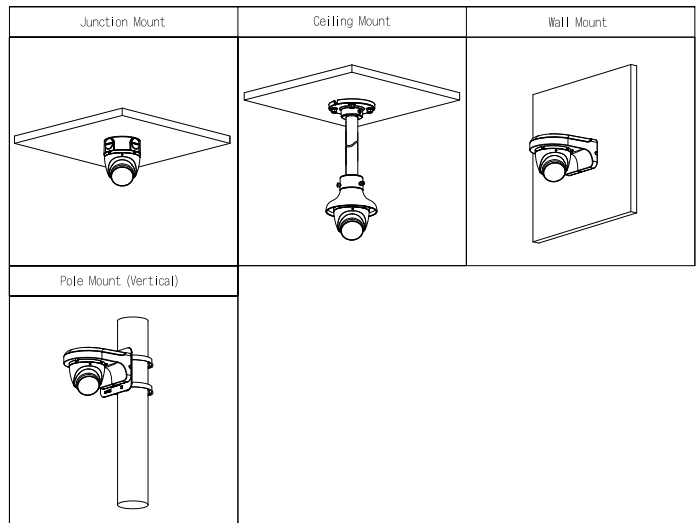

Ordering Information

Type	Part Number	Description
4K Camera	DH-HAC-HD-W1809TLM-P-A-LED	4K Full-Color HDCVI Eyeball Camera, PAL
	DH-HAC-HD-W1809TLMN-A-LED	4K Full-Color HDCVI Eyeball Camera, NTSC
Accessories (Optional)	PFA13A-E	Junction box
	PFB205W	Wall Mount Bracket
	PFA152-E	Pole Mount Bracket
	PFA106	Ceiling Mount Bracket
	PFB220C	Ceiling Mount Bracket of Mini Dome & Eyeball Camera
	PFM800-4K	Passive HDCVI Balun
	PFM321D	12V 1A Power Adapter
	PFM904	Integrated Mount Tester