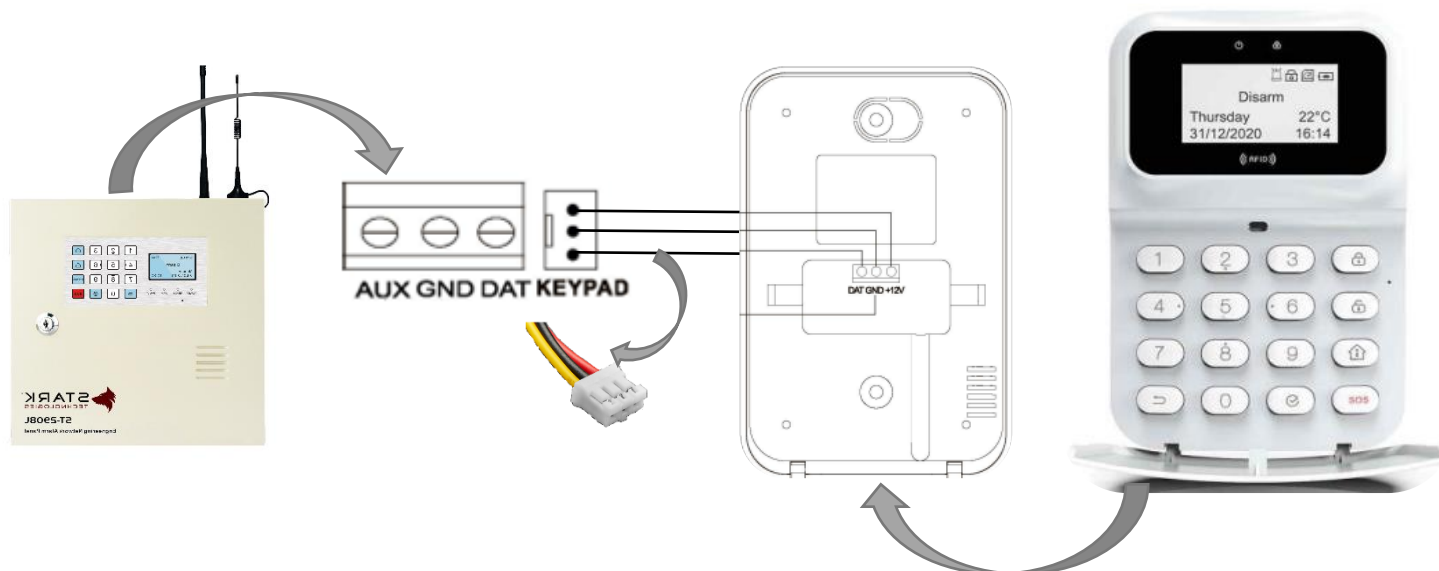

WIRED ALARM SYSTEM

STARK™
TECHNOLOGIES

Your Security is Our Passion

Engineering Network Alarm Panel

18055-21

TECHNOLOGIES

ST-805WP / ST-805DTP

Wired Motion Detectors Connections

ST-MC134

Wired Magnetic Door sensor Connections

ST-305E

Wired Keypad Connections (1)

ST-305E

Wired Keypad Connections (2)

ST-6107

Wired Siren Connections

ST-301A

Wired Relay Module

ST-301A

Wired Zone Module

ST-001

Wired Vibration Sensor

Connect More than one Motion Detectors