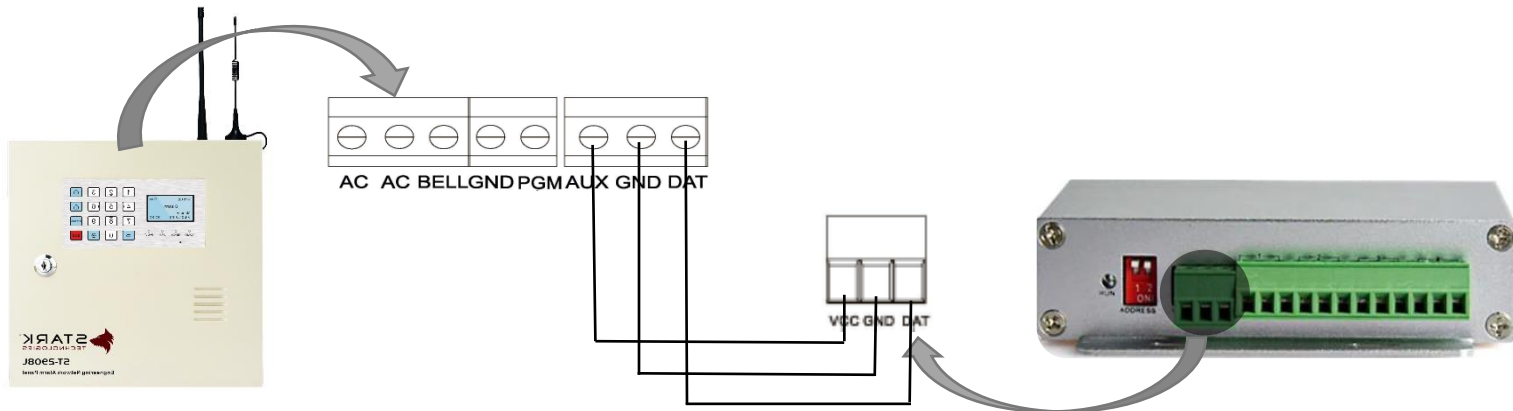

WIRED ALARM SYSTEM

STARK™
TECHNOLOGIES

Your Security is Our Passion

Engineering Network Alarm Panel

18055-21

TECHNOLOGIES

ST-805WP / ST-805DTP

Wired Motion Detectors Connections

ST-MC134

Wired Magnetic Door sensor Connections

ST-305E

Wired Keypad Connections (1)

ST-305E

Wired Keypad Connections (2)

ST-6107

Wired Siren Connections

ST-301A

Wired Relay Module

ST-301A

Wired Zone Module

ST-001

Wired Vibration Sensor

Connect More than one Motion Detectors