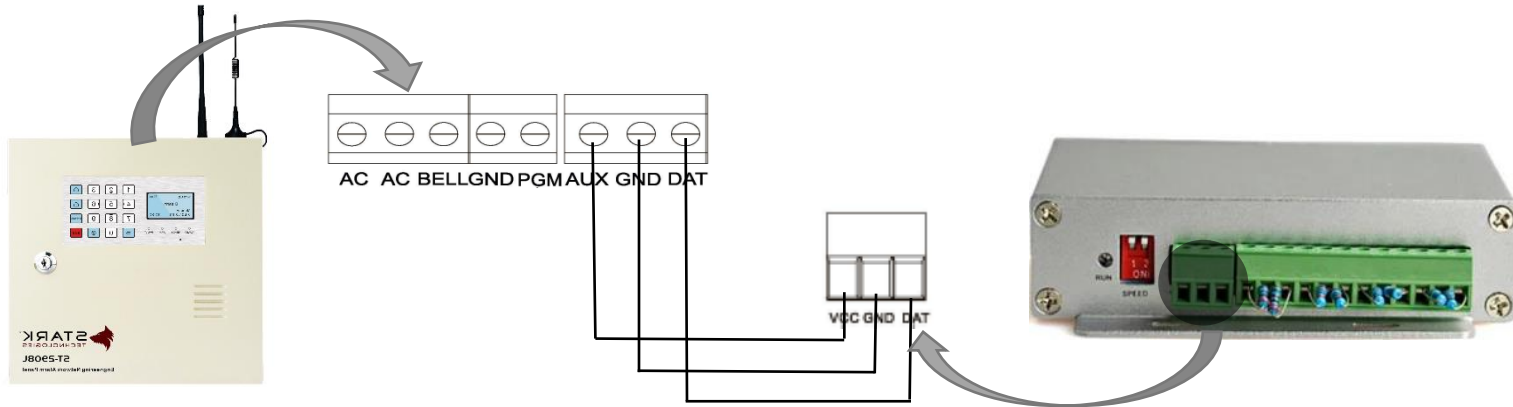

WIRED ALARM SYSTEM

STARK™
TECHNOLOGIES

Your Security is Our Passion

Engineering Network Alarm Panel

18055-21

TECHNOLOGIES

ST-805WP / ST-805DTP

Wired Motion Detectors Connections

ST-MC134

Wired Magnetic Door sensor Connections

ST-305E

Wired Keypad Connections (1)

ST-305E

Wired Keypad Connections (2)

ST-6107

Wired Siren Connections

ST-301A

Wired Relay Module

ST-301A

Wired Zone Module

ST-001

Wired Vibration Sensor

Connect More than one Motion Detectors