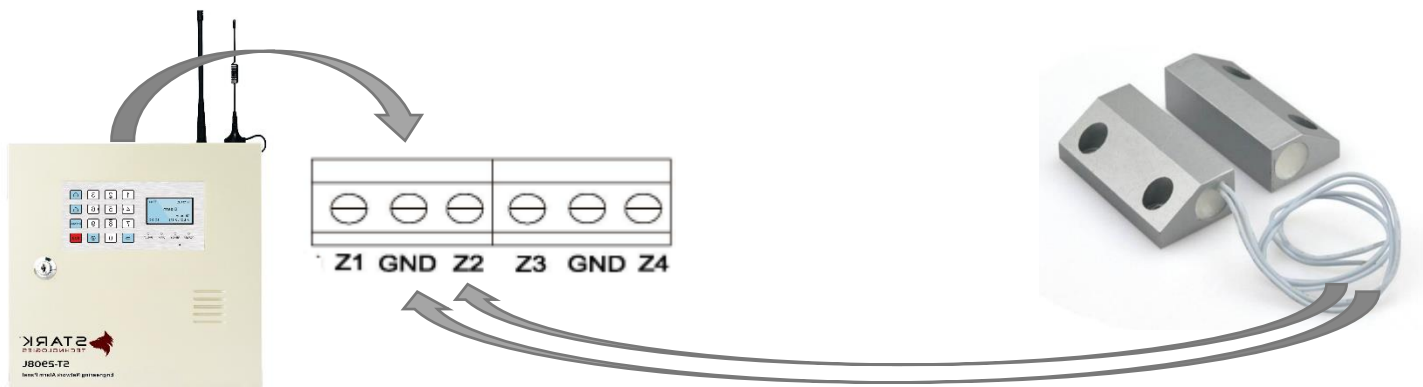

WIRED ALARM SYSTEM

STARK™
TECHNOLOGIES

Your Security is Our Passion

Engineering Network Alarm Panel

18055-21

TECHNOLOGIES

ST-805WP / ST-805DTP

Wired Motion Detectors Connections

ST-MC134

Wired Magnetic Door sensor Connections

ST-305E

Wired Keypad Connections (1)

ST-305E

Wired Keypad Connections (2)

ST-6107

Wired Siren Connections

ST-301A

Wired Relay Module

ST-301A

Wired Zone Module

ST-001

Wired Vibration Sensor

Connect More than one Motion Detectors