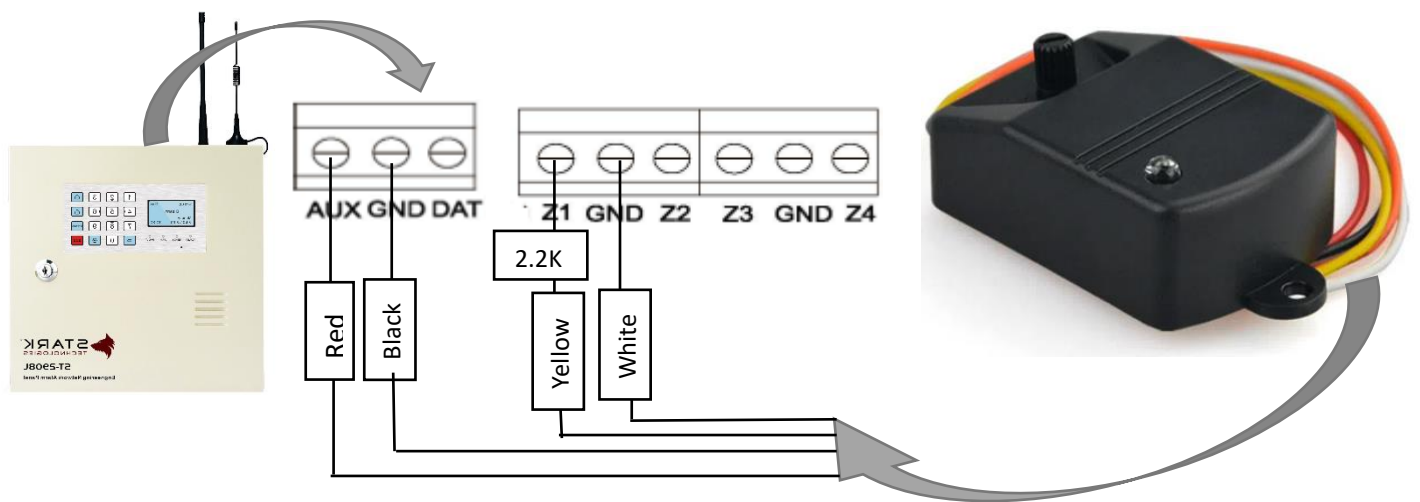

WIRED ALARM SYSTEM

STARK™
TECHNOLOGIES

Your Security is Our Passion

Engineering Network Alarm Panel

18055-21

TECHNOLOGIES

ST-805WP / ST-805DTP

Wired Motion Detectors Connections

ST-MC134

Wired Magnetic Door sensor Connections

ST-305E

Wired Keypad Connections (1)

ST-305E

Wired Keypad Connections (2)

ST-6107

Wired Siren Connections

ST-301A

Wired Relay Module

ST-301A

Wired Zone Module

ST-001

Wired Vibration Sensor

Connect More than one Motion Detectors