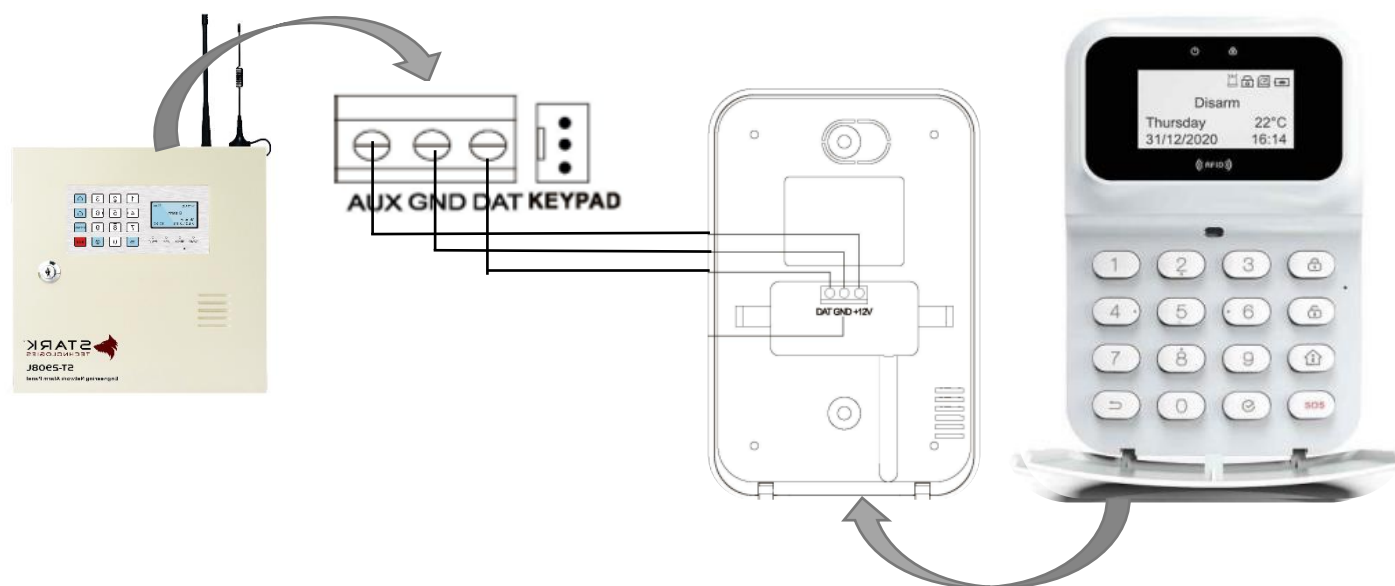

WIRED ALARM SYSTEM

STARK™
TECHNOLOGIES

Your Security is Our Passion

Engineering Network Alarm Panel

18055-21

TECHNOLOGIES

ST-805WP / ST-805DTP

Wired Motion Detectors Connections

ST-MC134

Wired Magnetic Door sensor Connections

ST-305E

Wired Keypad Connections (1)

ST-305E

Wired Keypad Connections (2)

ST-6107

Wired Siren Connections

ST-301A

Wired Relay Module

ST-301A

Wired Zone Module

ST-001

Wired Vibration Sensor

Connect More than one Motion Detectors