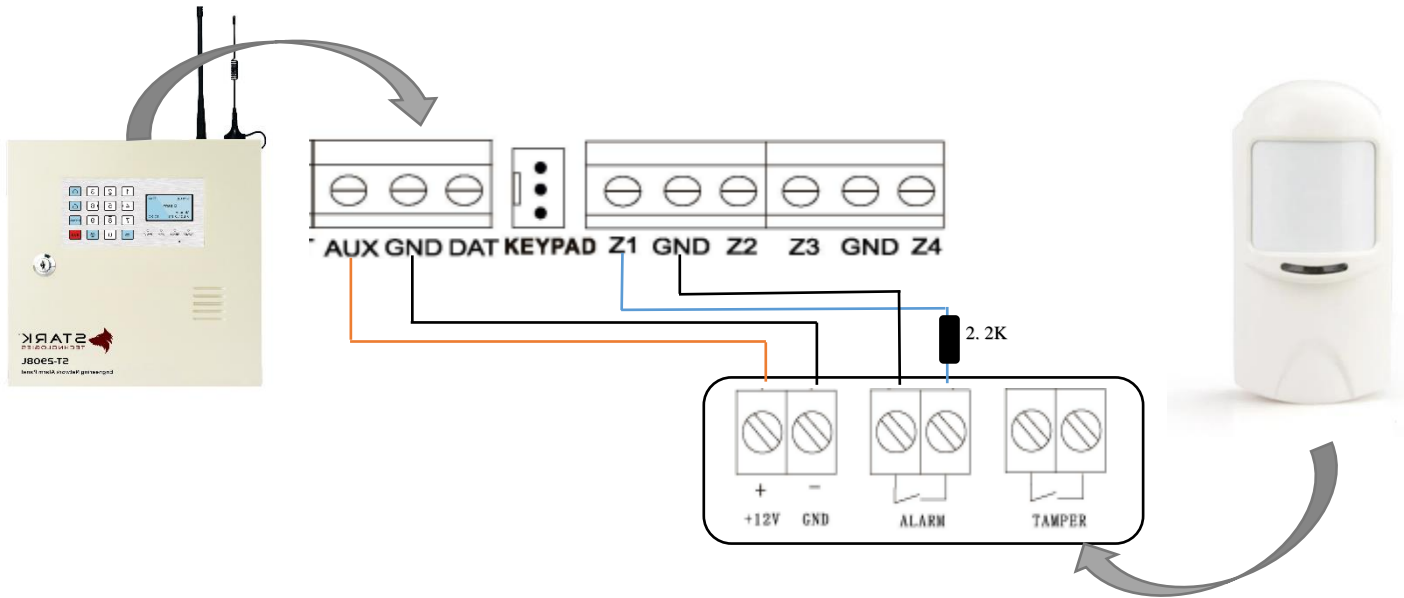

WIRED ALARM SYSTEM

STARK™
TECHNOLOGIES

Your Security is Our Passion

Engineering Network Alarm Panel

18055-21

TECHNOLOGIES

ST-805WP / ST-805DTP

Wired Motion Detectors Connections

ST-MC134

Wired Magnetic Door sensor Connections

ST-305E

Wired Keypad Connections (1)

ST-305E

Wired Keypad Connections (2)

ST-6107

Wired Siren Connections

ST-301A

Wired Relay Module

ST-301A

Wired Zone Module

ST-001

Wired Vibration Sensor

Connect More than one Motion Detectors