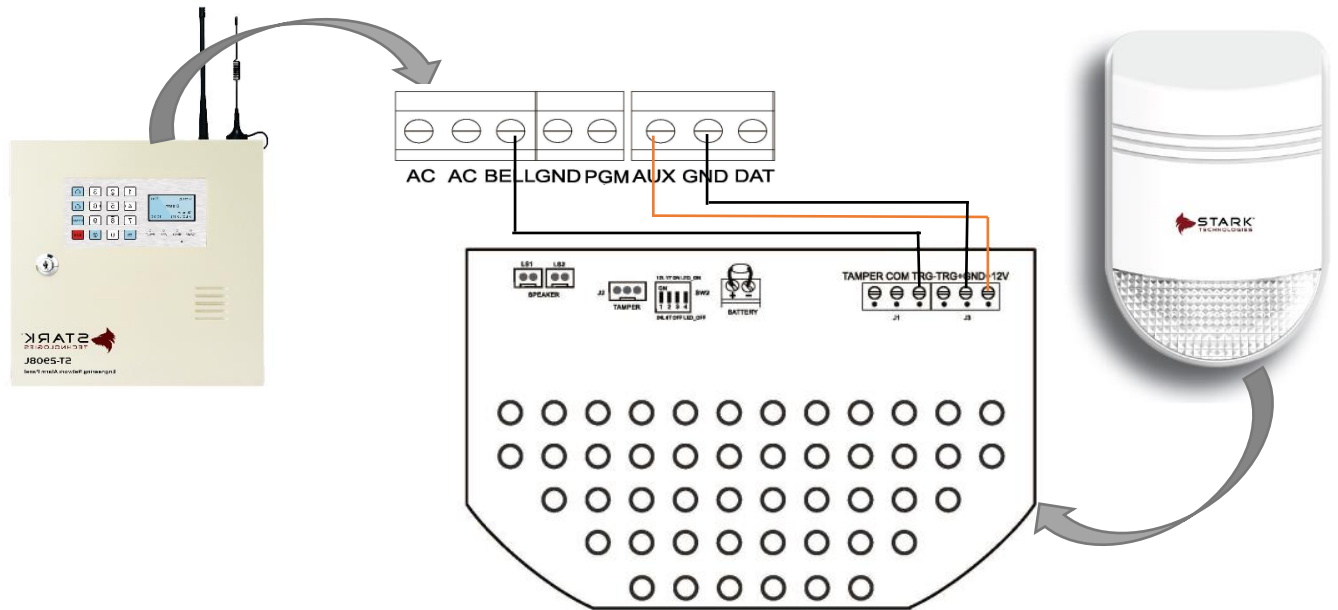

WIRED ALARM SYSTEM

STARK™
TECHNOLOGIES

Your Security is Our Passion

Engineering Network Alarm Panel

18055-21

TECHNOLOGIES

ST-805WP / ST-805DTP

Wired Motion Detectors Connections

ST-MC134

Wired Magnetic Door sensor Connections

ST-305E

Wired Keypad Connections (1)

ST-305E

Wired Keypad Connections (2)

ST-6107

Wired Siren Connections

ST-301A

Wired Relay Module

ST-301A

Wired Zone Module

ST-001

Wired Vibration Sensor

Connect More than one Motion Detectors