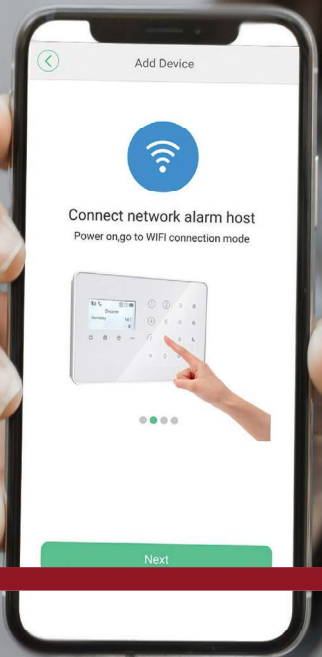

WIRELESS ALARM SYSTEM

elegant pro series

ELEGANT PRO SERIES

WIFI/3G/GPRS/SMS NETWORK ALARM PANEL

W7 smart wireless alarm system adopts the up-to-date digital sensor and transfer technology, which integrates burglar, and fire/gas protection for smart alarm system.

WIRELESS PIR DETECTOR

Micro-power design, battery Low power alert, anti-electromagnetism interference, temperature compensation.

SECURITY ACTIVE MINI RFID TAG

The memory chip on the RFID tag contains a unique identification code, which can be sent securely when placed near proximity of the RFID reader of the panel.

WIRELESS REMOTE CONTROL

The remote control has four buttons, which have arm, disarm, home arm and SOS.

MAGNETIC DOOR SENSOR

Micro power consumption, high stability, long distance. The door sensor can be installed on door, window which makes it ideal for use in banks, villas, home residences, factory buildings, markets, stores.

WIRELESS OUTDOOR SIREN

SMART , Elegant appearance, Multi LED colors indicator ,High alarm sound and also used as a repeater

WIRELESS SMOKE -HEAT DETECTOR

A photoelectric smoke and heat detector with a unique structure design