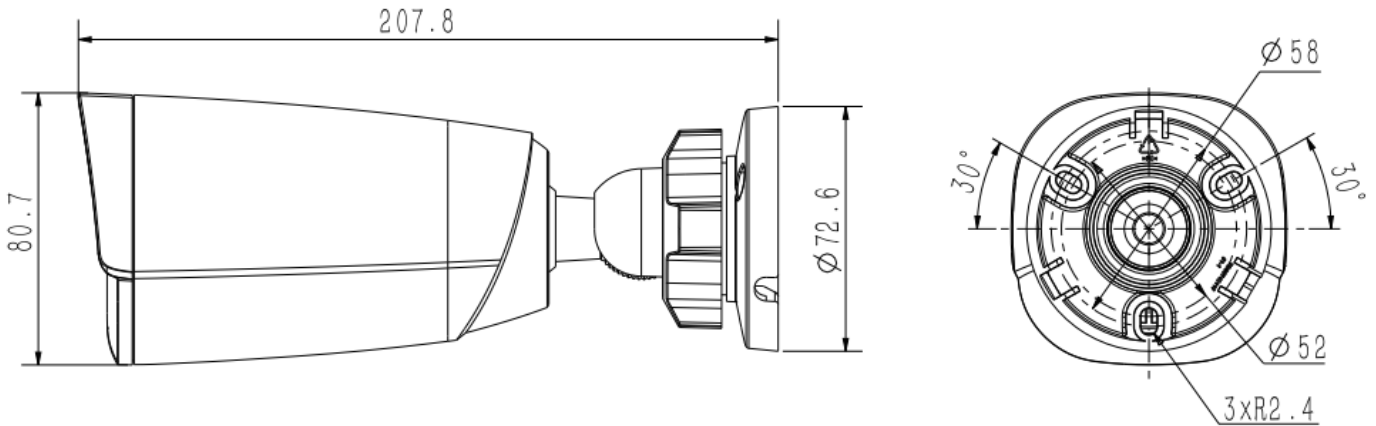

Tiandy

DIMENSIONS (Unit: mm)

ACCESSORIES

Tiandy Technologies Co.,Ltd.

Email: sales@tiandy.com
Website: en.tiandy.com

Tel: +86-22-58596065
Fax: +86-22-58596048