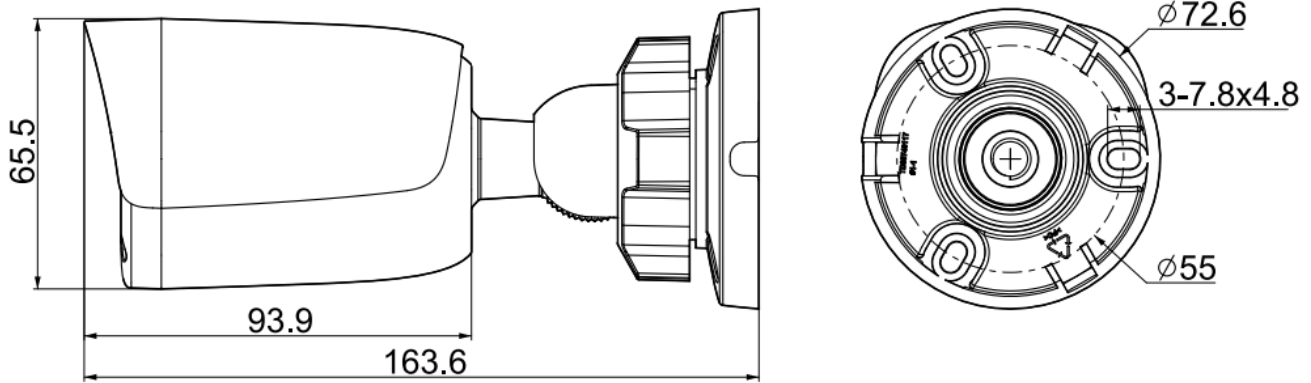

Tiandy

DIMENSIONS (Unit: mm)

ACCESSORIES

Tiandy Technologies Co.,Ltd.

Email: sales@tiandy.com
Website: en.tiandy.com

Tel: +86-22-58596065
Fax: +86-22-58596048