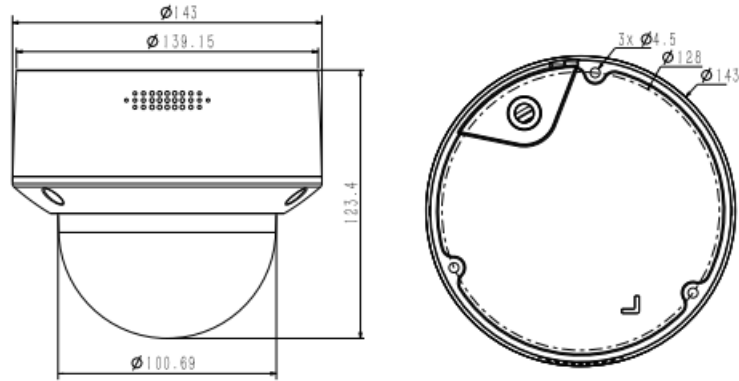

Tiandy

DIMENSIONS (Unit: mm)

ACCESSORIES

TC-P54BM SpecV3

A28

Tiandy Technologies Co.,Ltd.

Email: sales@tiandy.com Tel: +86-22-58596065
Website: en.tiandy.com Fax: +86-22-58596048