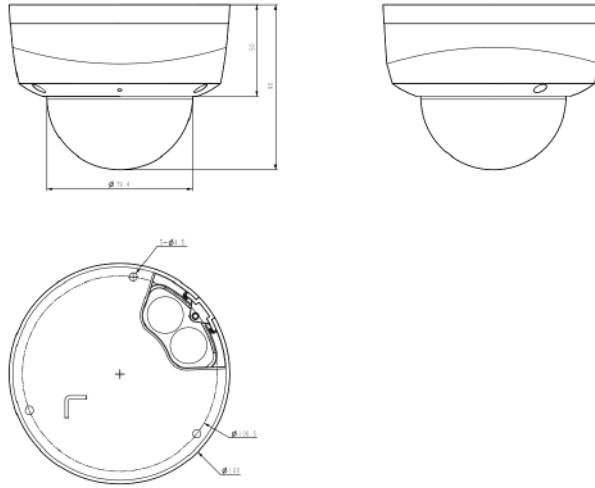

# Tiandy

Image	
Max. Resolution	3840x2160@20fps
Main Stream	PAL:20fps(3840x2160,3072×2048),25fps(2560x1440,2304x1296,1920x1080,1280x720) NTSC:20fps(3840x2160,3072×2048),30fps(2560x1440,2304x1296,1920x1080,1280x720)
Sub Stream	PAL:25fps(704x576,704x288,352x288,640x360) NTSC:30fps(704x480,704x240,352x240,640x360)
Third Stream	PAL:25fps(704x576,704x288,352x288,640x480) NTSC:30fps(704x480,704x240,352x240,640x360)
BLC	Yes
HLC	Yes
AGC	Yes
3D DNR	Yes
White Balance	Auto/Semi-auto/Manual/Sunny/Natural light/Warm light/Sodium lamp/Incandescent lamp/Locked white balance
ROI	8 regions
Corridor mode	Yes
EIS	N/A
OSD	5regions;16*16/32*32/48*48/64*64/96*96
Picture Overlay	1 region
Privacy Mask	4 regions
Defog	Yes
Feature	
Alarm Trigger	Motion Detection;Mask Alarm;Voltage Alarm;Disk Full;Disk R/W Error;IP Address Conflict;MAC Address Conflict;FTP Server Exception
Linkage Method	send email;trigger recording;trigger capture;notify surveillance center
Video Analytics	Human/Vehicle Classification;Tripwire;Perimeter

## DIMENSIONS (Unit: mm)