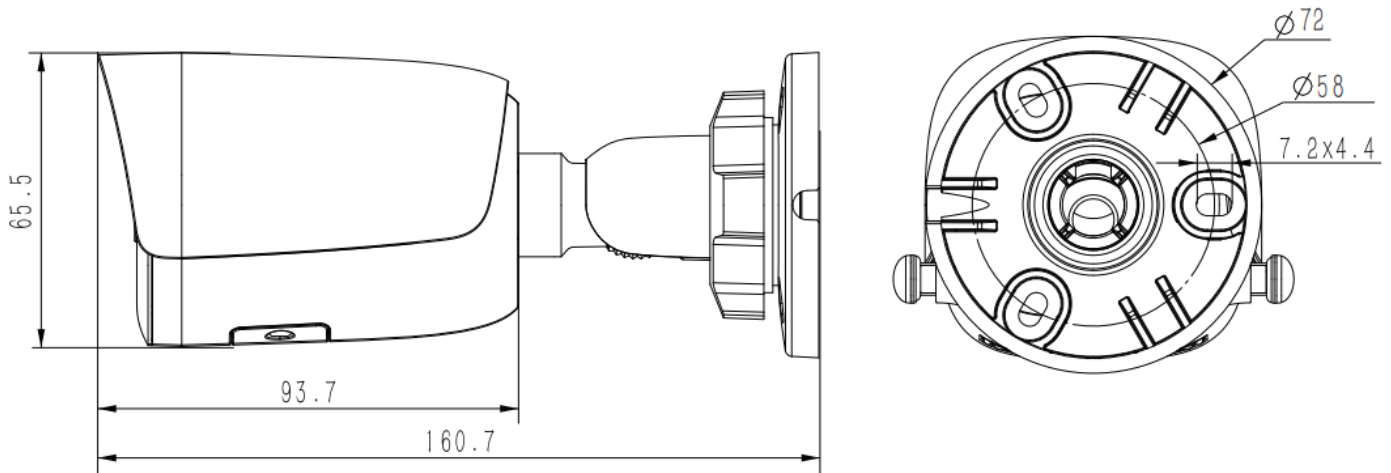

Tiandy

DIMENSIONS (Unit: mm)