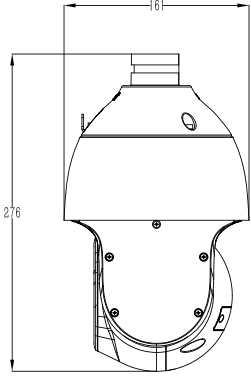

DIMENSIONS

Unit: mm