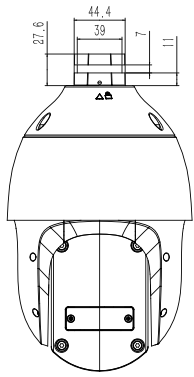

DIMENSIONS

Unit: mm