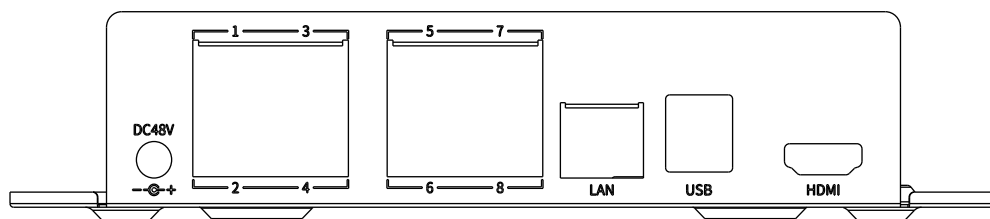

Physical Interfaces

DISTRIBUTED BY

Tiandy Technologies Co.,Ltd.

Email: sales@tiandy.com
Website: en.tiandy.com

Tel: +86-22-58596065
Fax: +86-22-58596048