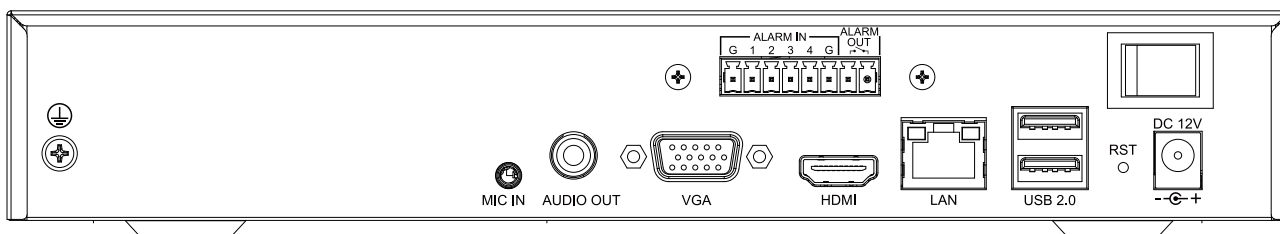

SPECIFICATIONS

Input	
Video Input	10-ch
Max Resolution	8MP
Two-way Audio Input	1-ch, 3.5mm
Bandwidth	Income 80Mbps; Outgoing 80Mbps
Output	
HDMI/VGA Output	HDMI 1-ch, 3840x2160, 1920x1080, 1280x720, 1024x768, 1366x768, 1440x900, 1280x800 VGA 1-ch, 1920x1080, 1280x720, 1024x768, 1366x768, 1440x900, 1280x800
Screen Split	1/3/4/5/6/7/8/9/10
Audio Output	1xRCA
Decoding	
Decoding Format	S+265/H.265/H.264
Recording Resolution	8MP/6MP/5MP/4MP/3MP/1080P/UXGA/720P/VGA/4CIF/DCIF/2CIF/CIF/QCIF
Preview Capability	2x8MP, 2x6MP, 3x5MP, 4x4MP, 5x3MP, 8x1080P, 10x720P, 10x4CIF
Synchronous Playback	2x8MP, 2x6MP, 3x5MP, 4x4MP, 5x3MP, 8x1080P
Records Encryption	Yes
Hard Disk	
SATA	1 SATA interface for 1 HDDs
Capacity	Up to 10TB for each HDD
eSATA Interface	N/A
Array Type	N/A
External Interface	
Network Interface	1xRJ45 self-adaptive 10/100 Mbps network interface
USB Interface	2xUSB 2.0
Serial Interface	N/A
Alarm In/Out	4/1
Network	
Protocol	HTTP, HTTPS, TCP/IP, UDP, UPnP, ICMP, IGMP, DHCP, DNS, DDNS, EasyDDNS, NTP, SMTP, SSL, QoS, IPv4, IPv6, IP Filter, Telnet, SSH, RTSP, RTP, RTCP, ARP, SNMP(v1), PPPOE
System Compatibility	ONVIF (PROFILE S/T/G), SDK, P2P
General	
Web Version	Web6
Language	Simplified Chinese, Traditional Chinese, English, Spanish, Italian, Korean, Turkish, Russian, Thai, French, Hebrew, Polish, Dutch, Arabic, Vietnamese, German, Ukrainian
Operating Conditions	-10~55°C, 10%~90% RH
Power Supply	DC12V 3.3A
Consumption (without HDD)	≤10W
Chassis	1U
Dimensions	44x255x231mm, (1.78x10.04x9.09 inch)
Weight (without HDD)	0.9Kg (1.98lb)

Tiandy

AVAILABLE MODEL

TC-R3110 SPEC: I/B/K/V3.1

DIMENSIONS (Unit: mm)

Physical Interfaces

DISTRIBUTED BY

Tiandy Technologies Co.,Ltd.

Email: sales@tiandy.com