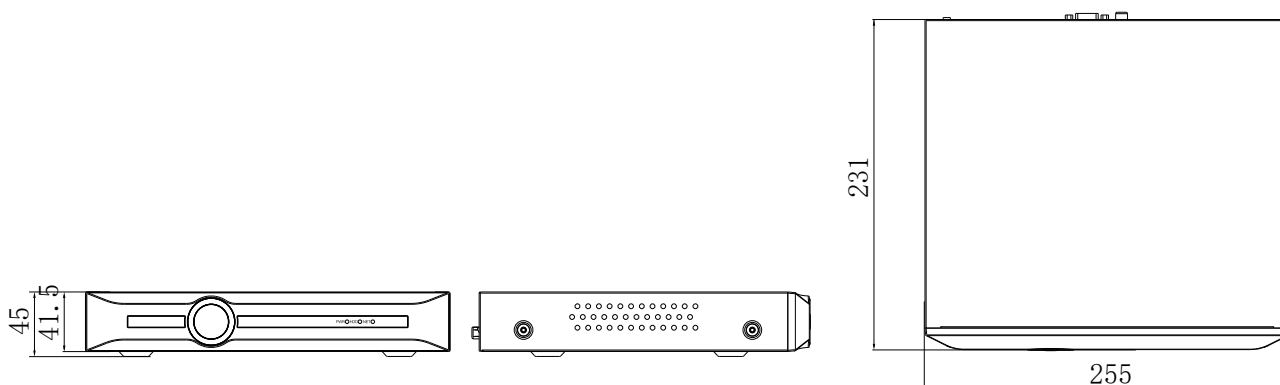

SPECIFICATIONS

Input	
Video Input	10-ch
Max Resolution	8MP
Two-way Audio Input	1-ch, 3.5mm
Bandwidth	Income 80Mbps; Outgoing 80Mbps
Output	
HDMI/VGA Output	HDMI 1-ch, 3840x2160, 1920x1080, 1280x720, 1024x768, 1366x768, 1440x900, 1280x800 VGA 1-ch, 1920x1080, 1280x720, 1024x768, 1366x768, 1440x900, 1280x800
Screen Split	1/3/4/5/6/7/8/9/10
Audio Output	1xRCA
Decoding	
Decoding Format	S+265/H.265/H.264
Recording Resolution	8MP/6MP/5MP/4MP/3MP/1080P/UXGA/720P/VGA/4CIF/DCIF/2CIF/CIF/QCIF
Preview Capability	2x8MP, 2x6MP, 3x5MP, 4x4MP, 5x3MP, 8x1080P, 10x720P, 10x4CIF
Synchronous Playback	2x8MP, 2x6MP, 3x5MP, 4x4MP, 5x3MP, 8x1080P
Records Encryption	Yes
Hard Disk	
SATA	1 SATA interface for 1 HDDs
Capacity	Up to 10TB for each HDD
eSATA Interface	N/A
Array Type	N/A
External Interface	
Network Interface	1xRJ45 self-adaptive 10/100 Mbps network interface
USB Interface	2xUSB 2.0
Serial Interface	N/A
Alarm In/Out	4/1
Network	
Protocol	HTTP, HTTPS, TCP/IP, UDP, UPnP, ICMP, IGMP, DHCP, DNS, DDNS, EasyDDNS, NTP, SMTP, SSL, QoS, IPv4, IPv6, IP Filter, Telnet, SSH, RTSP, RTP, RTCP, ARP, SNMP(v1), PPPOE
System Compatibility	ONVIF (PROFILE S/T/G), SDK, P2P
General	
Web Version	Web6
Language	Simplified Chinese, Traditional Chinese, English, Spanish, Italian, Korean, Turkish, Russian, Thai, French, Hebrew, Polish, Dutch, Arabic, Vietnamese, German, Ukrainian
Operating Conditions	-10~55°C, 10%~90% RH
Power Supply	DC12V 3.3A
Consumption (without HDD)	≤10W
Chassis	1U
Dimensions	44x255x231mm, (1.78x10.04x9.09 inch)
Weight (without HDD)	0.9Kg (1.98lb)

Tiandy

AVAILABLE MODEL

TC-R3110 SPEC: I/B/K/V3.1

DIMENSIONS (Unit: mm)

Physical Interfaces

DISTRIBUTED BY

Tiandy Technologies Co.,Ltd.

Email: sales@tiandy.com