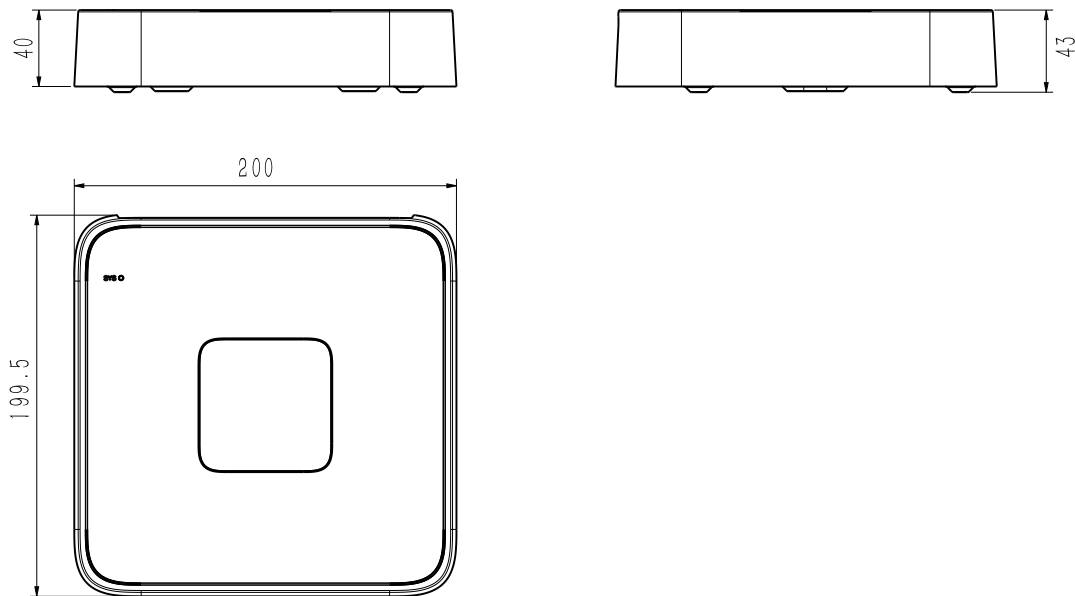

Intelligent Analytics	
VCA Detection by Camera	Advanced Intelligence
VCA Search	N/A
Face Detection by Camera	
Performance	N/A
Face Attributes	N/A
Face Picture Library	N/A
Face Picture Comparison	N/A
External Port	
HDD	1 SATA ports, up to 6TB for a single HDD. The maximum HDD capacity varies with environment temperature
Disk Group	N/A
RAID	N/A
eSATA	N/A
USB	2*USB2.0
HDMI	1*HDMI
VGA	N/A
RJ-45	1*RJ-45, 10/100 Mbps self-adaptive Ethernet port
SATA	1 SATA interface
RS232	N/A
RS485	N/A
Alarm I/O	N/A
POE	
POE Interface	8×RJ45 self-adaptive 10/100 Mbps network interface
POE Gross Power	70W
Power per POE Port	30W
Max Current per POE Port	600mA
General Parameter	
UI Language	English; Spanish; Italian; Turkish; French; Polish; Dutch; Hebrew; German; Ukrainian; Portuguese
Power Supply	DC48V 1.875A
Power Consumption	<10W(without HDD&without POE)
NetWeight	0.45kg
GrossWeight	1kg
Boundary Dimensions	200(L)200(W)43(H)mm
Package Dimensions	315(L)70(W)235(H)mm
Operating Temperature	-10°C~+55°C
Operating Humidity	10%~90%RH
Storage Temperature	-10°C~+55°C
Storage Humidity	10%~90%RH
Package Kit	Network Video Recorder; Screw pack; Mouse; Power adapter

## DIMENSIONS (Unit: mm)