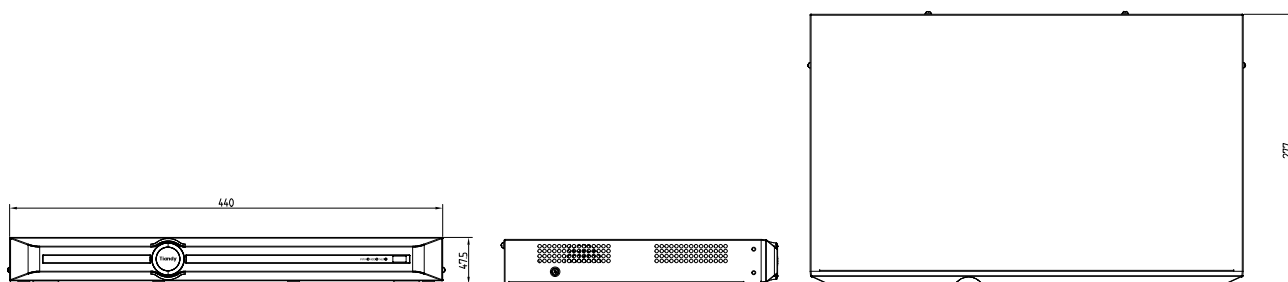

Tiandy

AVAILABLE MODEL

TC-R3240 SPEC: I/B/N/H/V4.0

DIMENSIONS (Unit: mm)