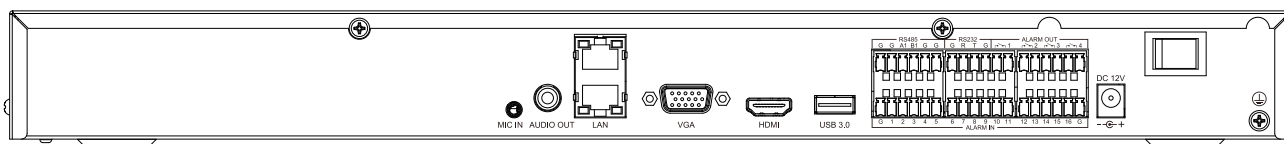

Tiandy

AVAILABLE MODEL

TC-R3240 SPEC: I/B/N/H/V4.0

DIMENSIONS (Unit: mm)

Physical Interfaces

DISTRIBUTED BY

Tiandy Technologies Co.,Ltd.

Email: sales@tiandy.com
Website: en.tiandy.com